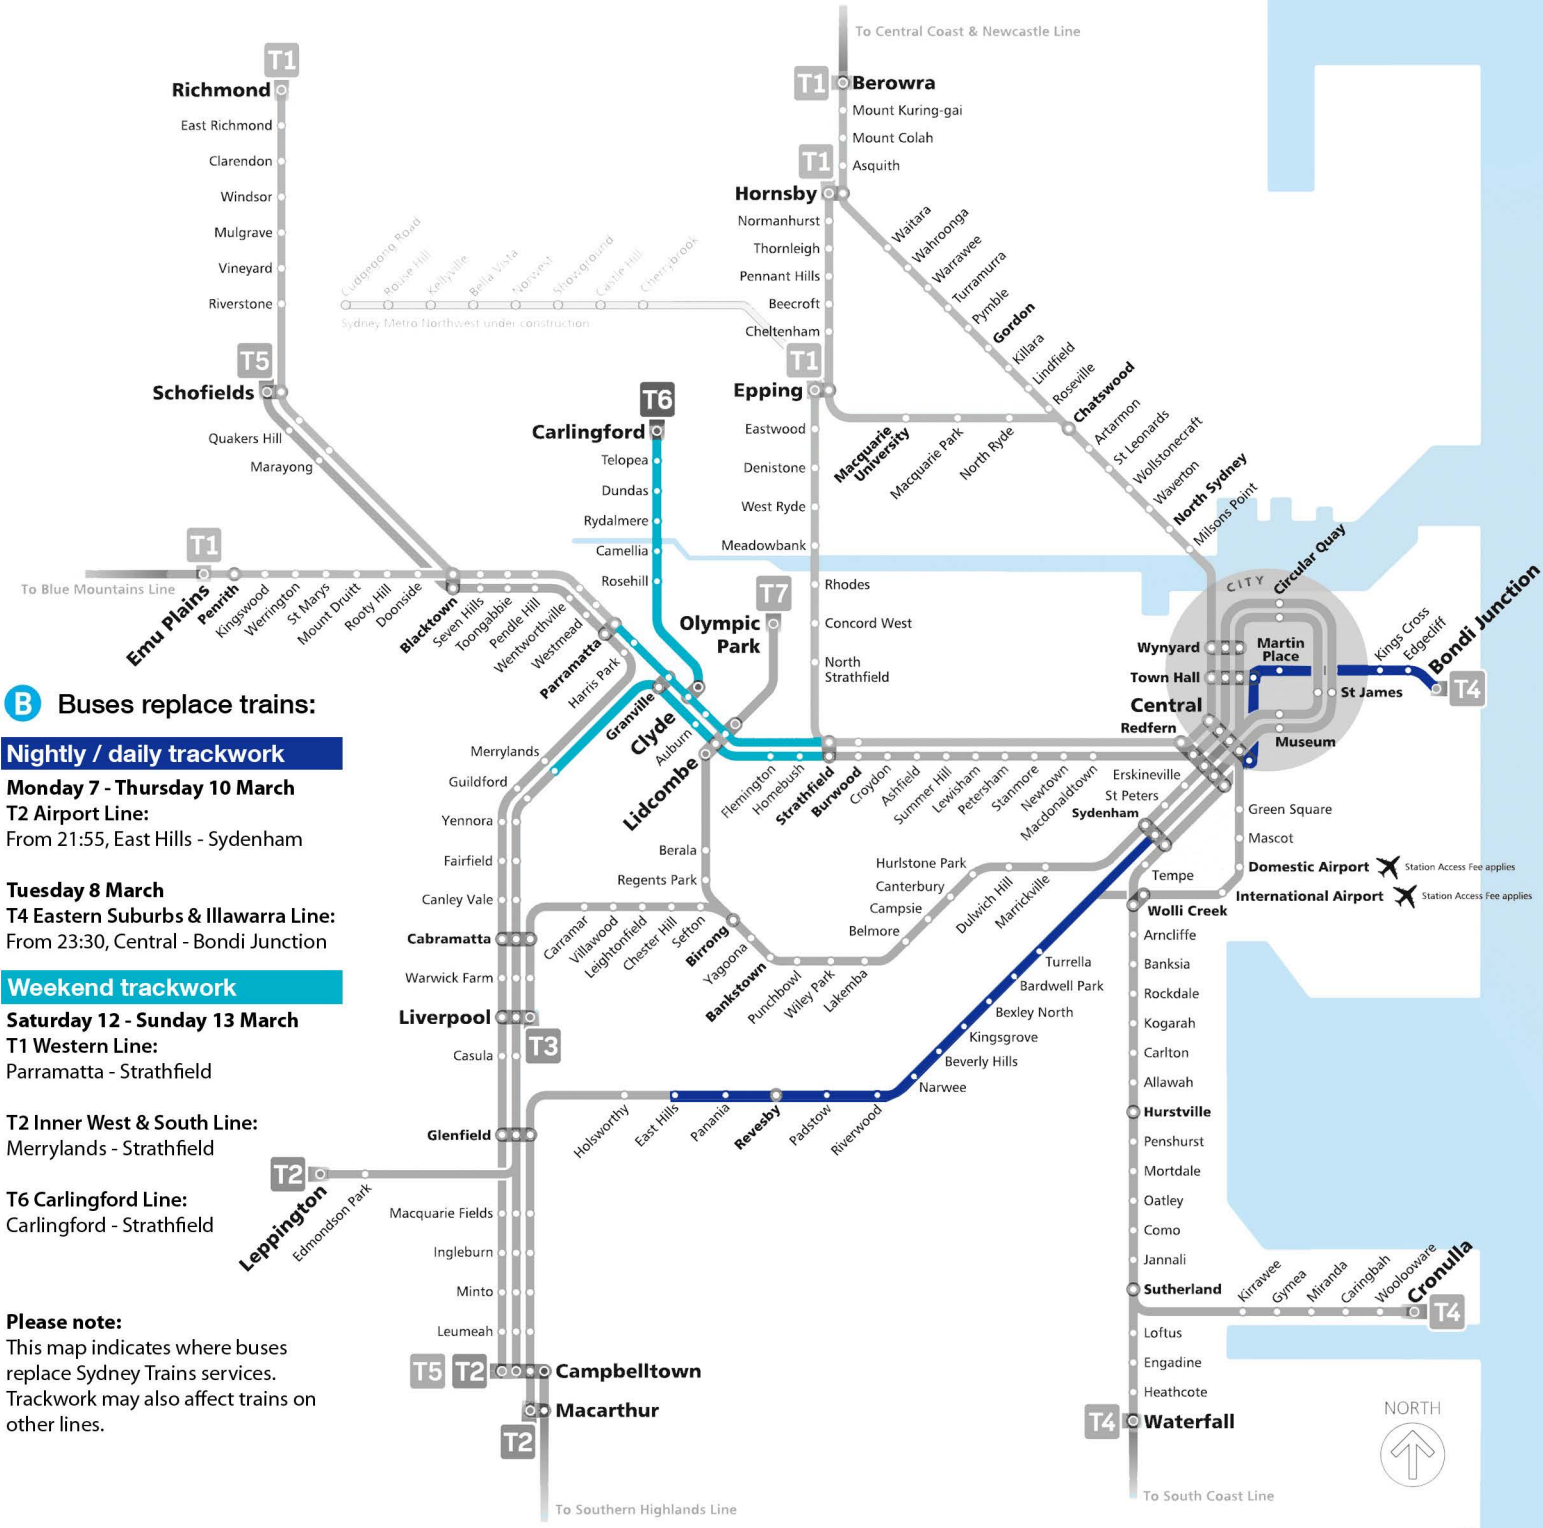

# Trackwork Bussing Map

Monday 7 - Sunday 13 March

Click on the shaded area for further information about the planned trackwork

**B Buses replace trains:**

**Nightly / daily trackwork**

Monday 7 - Thursday 10 March

**T1 Western Line:**  
Parramatta - Strathfield

**T2 Inner West & South Line:**  
Merrylands - Strathfield

**T6 Carlingford Line:**  
Carlingford - Strathfield

**Please note:**  
This map indicates where buses replace Sydney Trains services. Trackwork may also affect trains on other lines.

### Nightly / daily trackwork

**Monday 7 - Thursday 10 March**  
 Central Coast & Newcastle Line:  
 From 20:30, Hamilton - Wyong

### Weekend trackwork

**Saturday 12 - Sunday 13 March**  
 Blue Mountains Line:  
 Central - Blacktown